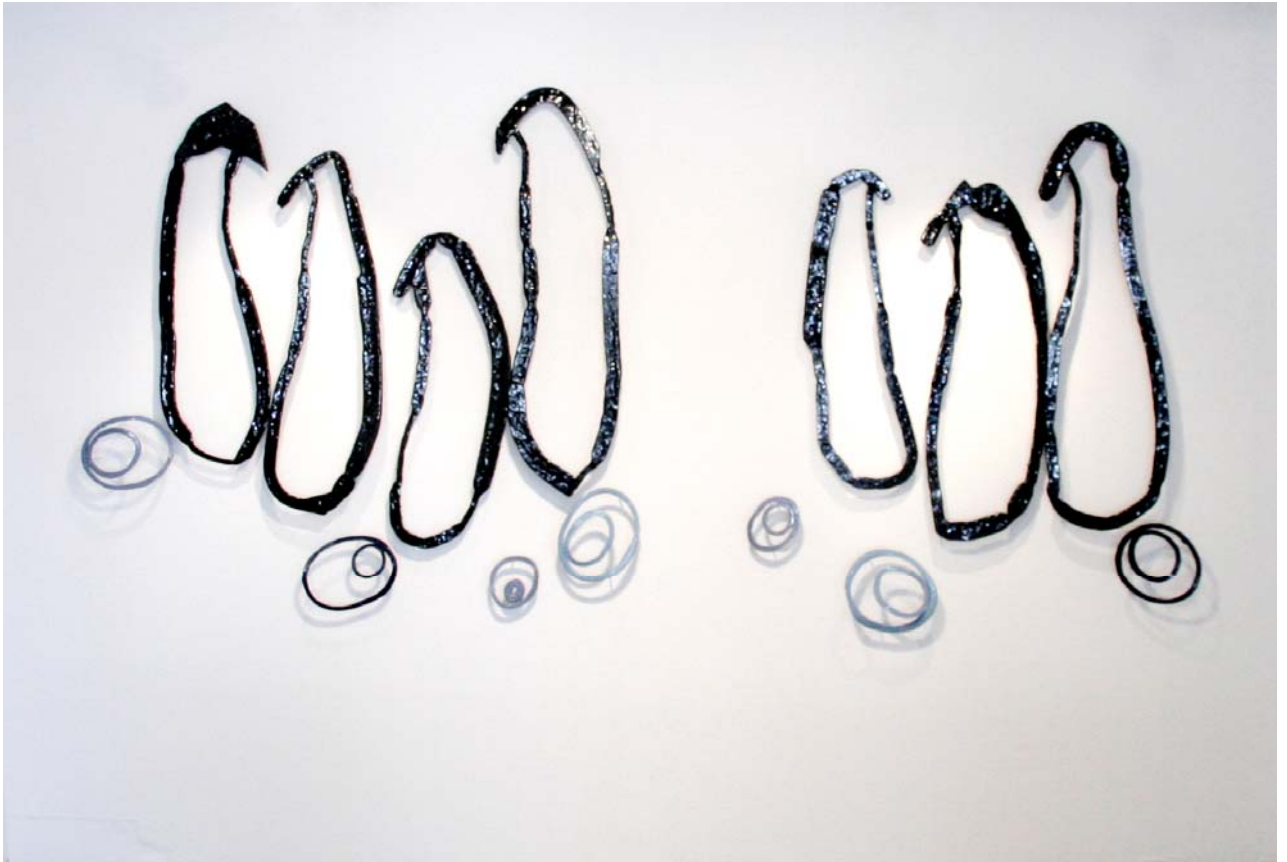

*Jennifer Chenoweth + Todd Campbell  
Shine + Burn*

***Rookery***

Painted forged steel – 7 black pieces +-37x10x2 in. and 7 pieces +- 9x4in.  
Sculpture installation by Todd Campbell and Jennifer Chenoweth